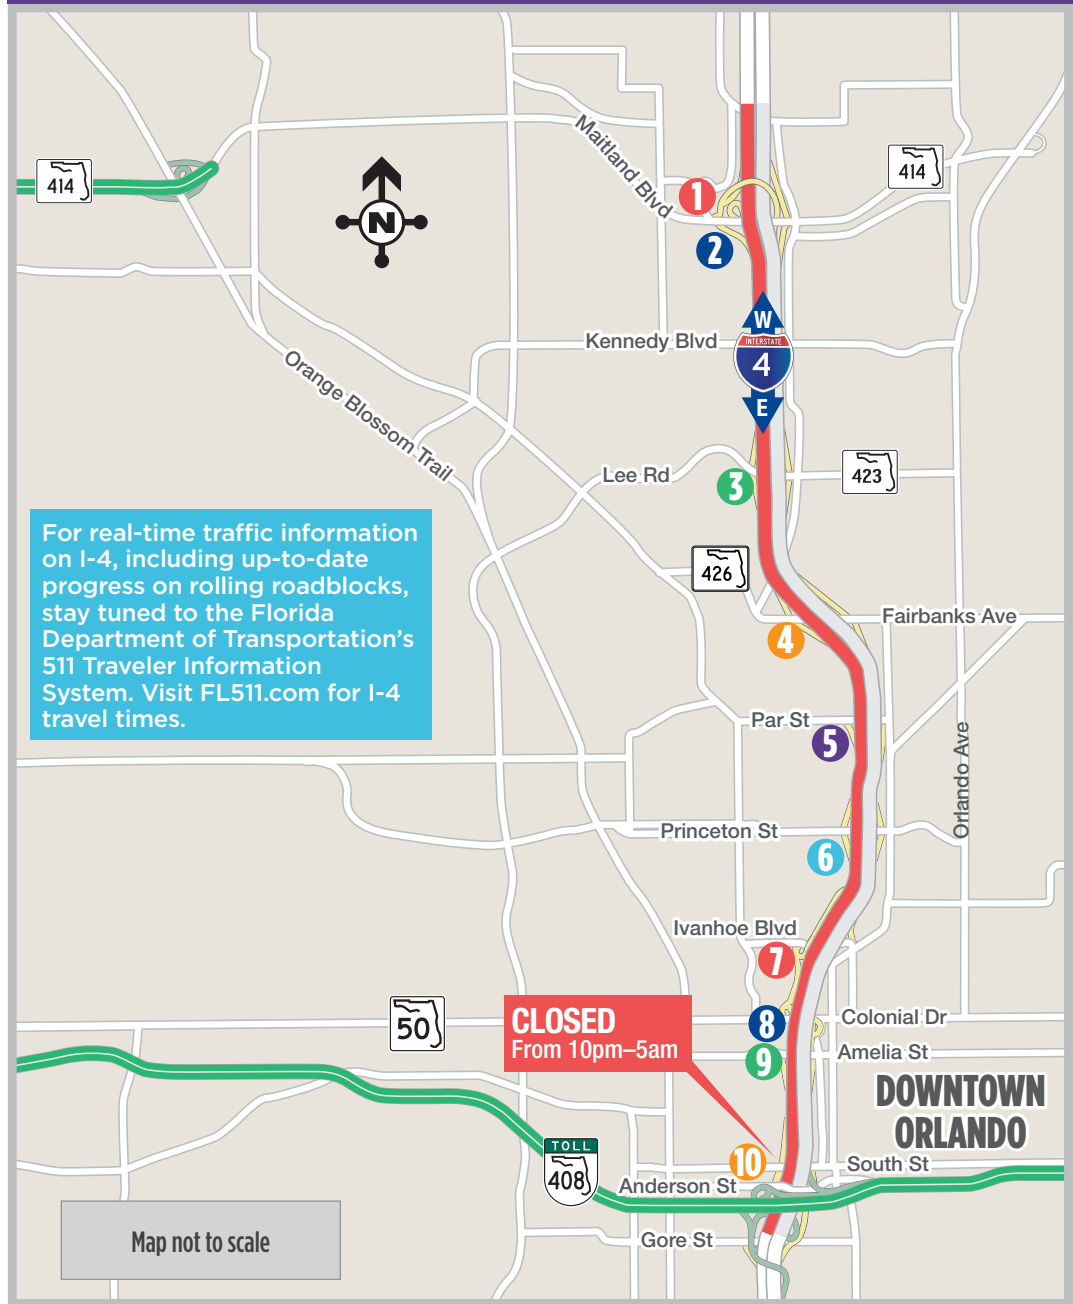

## WESTBOUND I-4 ROLLING ROADBLOCK FROM MAITLAND BOULEVARD TO S.R. 408

Rolling roadblocks on westbound Interstate 4 (I-4) from Maitland Boulevard (State Road 414) to State Road (S.R.) 408 are scheduled between 12 a.m. to 5 a.m. on Thursday, September 8, and Friday, September 9. Rolling roadblocks will continue on Saturday, September 10, if needed. To ensure no vehicles jump ahead of the rolling roadblock, westbound I-4 entrance ramps will be temporarily blocked by law enforcement officers. As the pace car passes an interchange, its westbound I-4 entrance ramp will be reopened allowing motorists to enter and join the slow roll. The westbound I-4 entrance ramp from South Street will be closed during the duration of each night's rolling roadblock operations. The rolling roadblock and temporary closures of westbound I-4 entrance ramps create a 30-minute window for crews to remove girders extending over I-4 from the old westbound State Road 408 entrance ramp from Orange Avenue/ Lucerne Circle. Two or three rolling roadblocks are scheduled to occur each night. Public safety vehicles (law enforcement, fire rescue, etc.) are permitted to skip past the rolling roadblock to respond to an emergency call.

### WESTBOUND I-4 ON RAMP CLOSURES

For real-time traffic information on I-4, including up-to-date progress on rolling roadblocks, stay tuned to the Florida Department of Transportation's 511 Traveler Information System. Visit [FL511.com](http://FL511.com) for I-4 travel times.

### WESTBOUND I-4 ON RAMP CLOSURES

1	WB Maitland Blvd (S.R. 414)	6	Princeton St
2	EB Maitland Blvd (S.R. 414)	7	Ivanhoe Blvd
3	Lee Rd (S.R. 423)	8	Colonial Dr (S.R. 50)
4	Fairbanks Ave (S.R. 426)	9	Amelia St
5	Par St	10	South St (Closed 10pm - 5am)