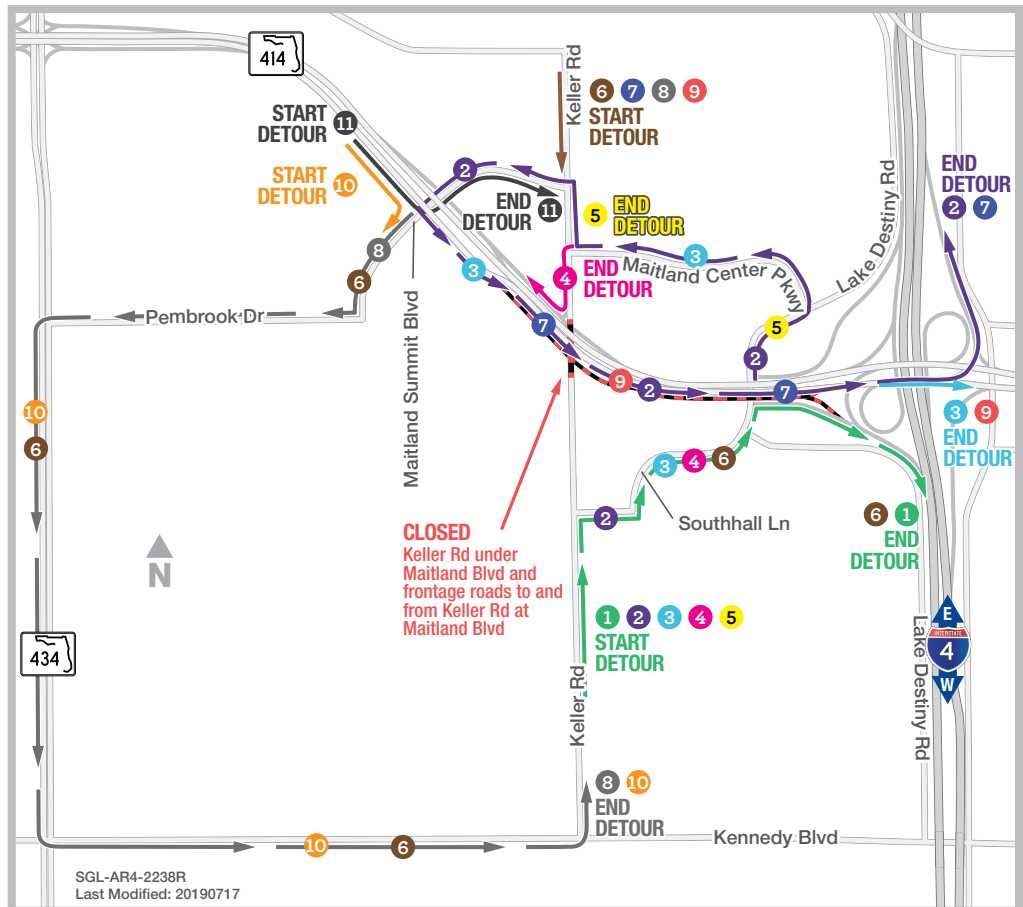

6. Traveling SB on Keller Road north of Maitland Boulevard to westbound I-4:

- Follow detour 8 from Keller Road
- Follow detour 1 to westbound I-4

7. Traveling SB on Keller Road north of Maitland Boulevard to eastbound I-4:

- Follow detour 2 from Keller Road through eastbound I-4

9. Traveling SB on Keller Road north of Maitland Boulevard to eastbound Maitland Boulevard:

- Follow detour 2 through eastbound Maitland Boulevard

8. Traveling SB on Keller Road to continue on Keller Road:

- Turn onto Maitland Summit Blvd
- Turn right on Pembroke Drive
- Turn left on State Road (S.R.) 434
- Turn left on Kennedy Boulevard
- Turn onto Keller Road

10. Traveling on eastbound Maitland Boulevard to south Keller Road:

- Turn right onto Maitland Summit Boulevard
- Follow detour 8 through Keller Road

11. Traveling on eastbound Maitland Boulevard to north Keller Road:

- Turn left onto Maitland Summit Boulevard