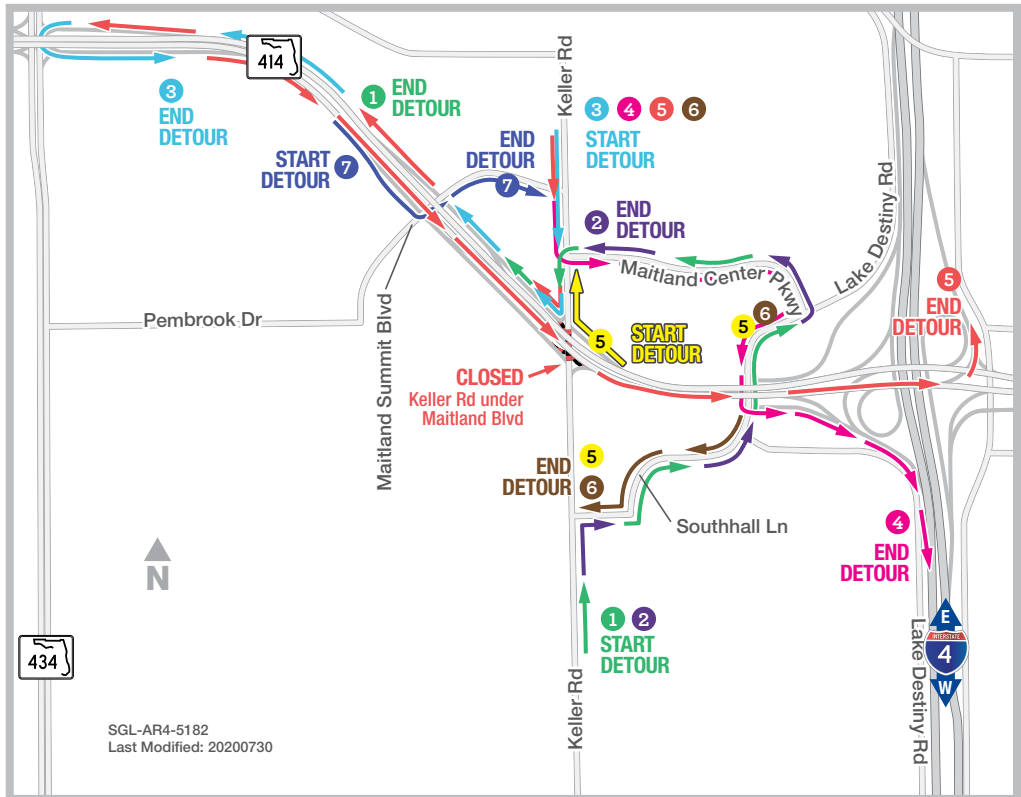

2. Traveling northbound on Keller Road south of Maitland Boulevard to continue on Keller Road north of Maitland Boulevard:

- Follow detour 1 through Keller Road

3. Traveling southbound on Keller Road north of Maitland Boulevard to eastbound Maitland Boulevard:

- Follow signage and turn right on westbound Maitland Boulevard
- Take exit to State Road (S.R.) 434 and Forest City Road
- Stay in far left turning lane and loop back to eastbound Maitland Boulevard

4. Traveling southbound on Keller Road north of Maitland Boulevard to westbound I-4:

- Turn left onto Maitland Center Parkway
- Turn right onto Lake Destiny Road
- Follow signage to westbound I-4

5. Traveling southbound on Keller Road north of Maitland Boulevard to eastbound I-4:

- Follow detour 3 to eastbound Maitland Boulevard
- Continue on eastbound Maitland Boulevard and follow signage to eastbound I-4

6. Traveling southbound on Keller Road north of Maitland Boulevard to Continue on Keller Road south of Maitland Boulevard:

- Follow detour 4 through Lake Destiny Road
- Stay straight on Lake Destiny Road
- Turn onto Keller Road