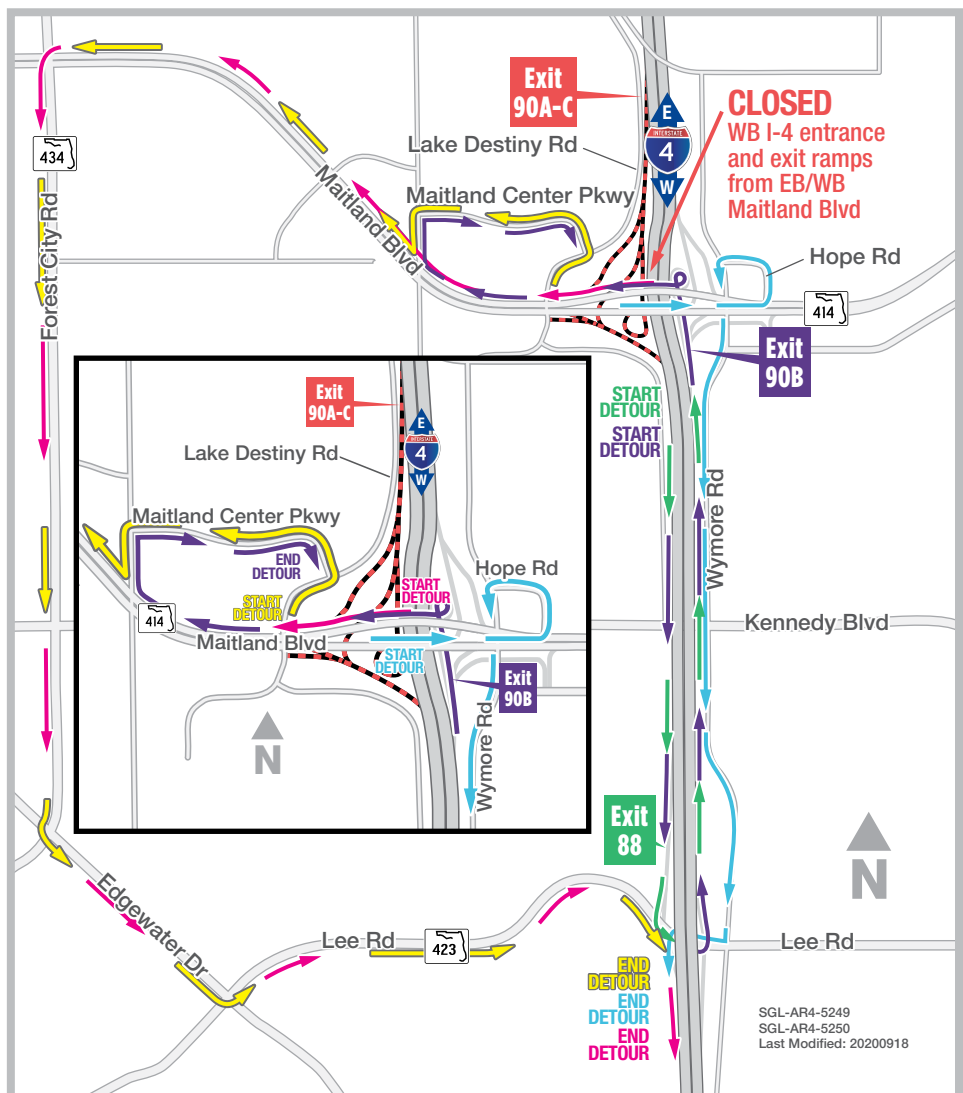

SGL-AR4-5249
SGL-AR4-5250
Last Modified: 20200918